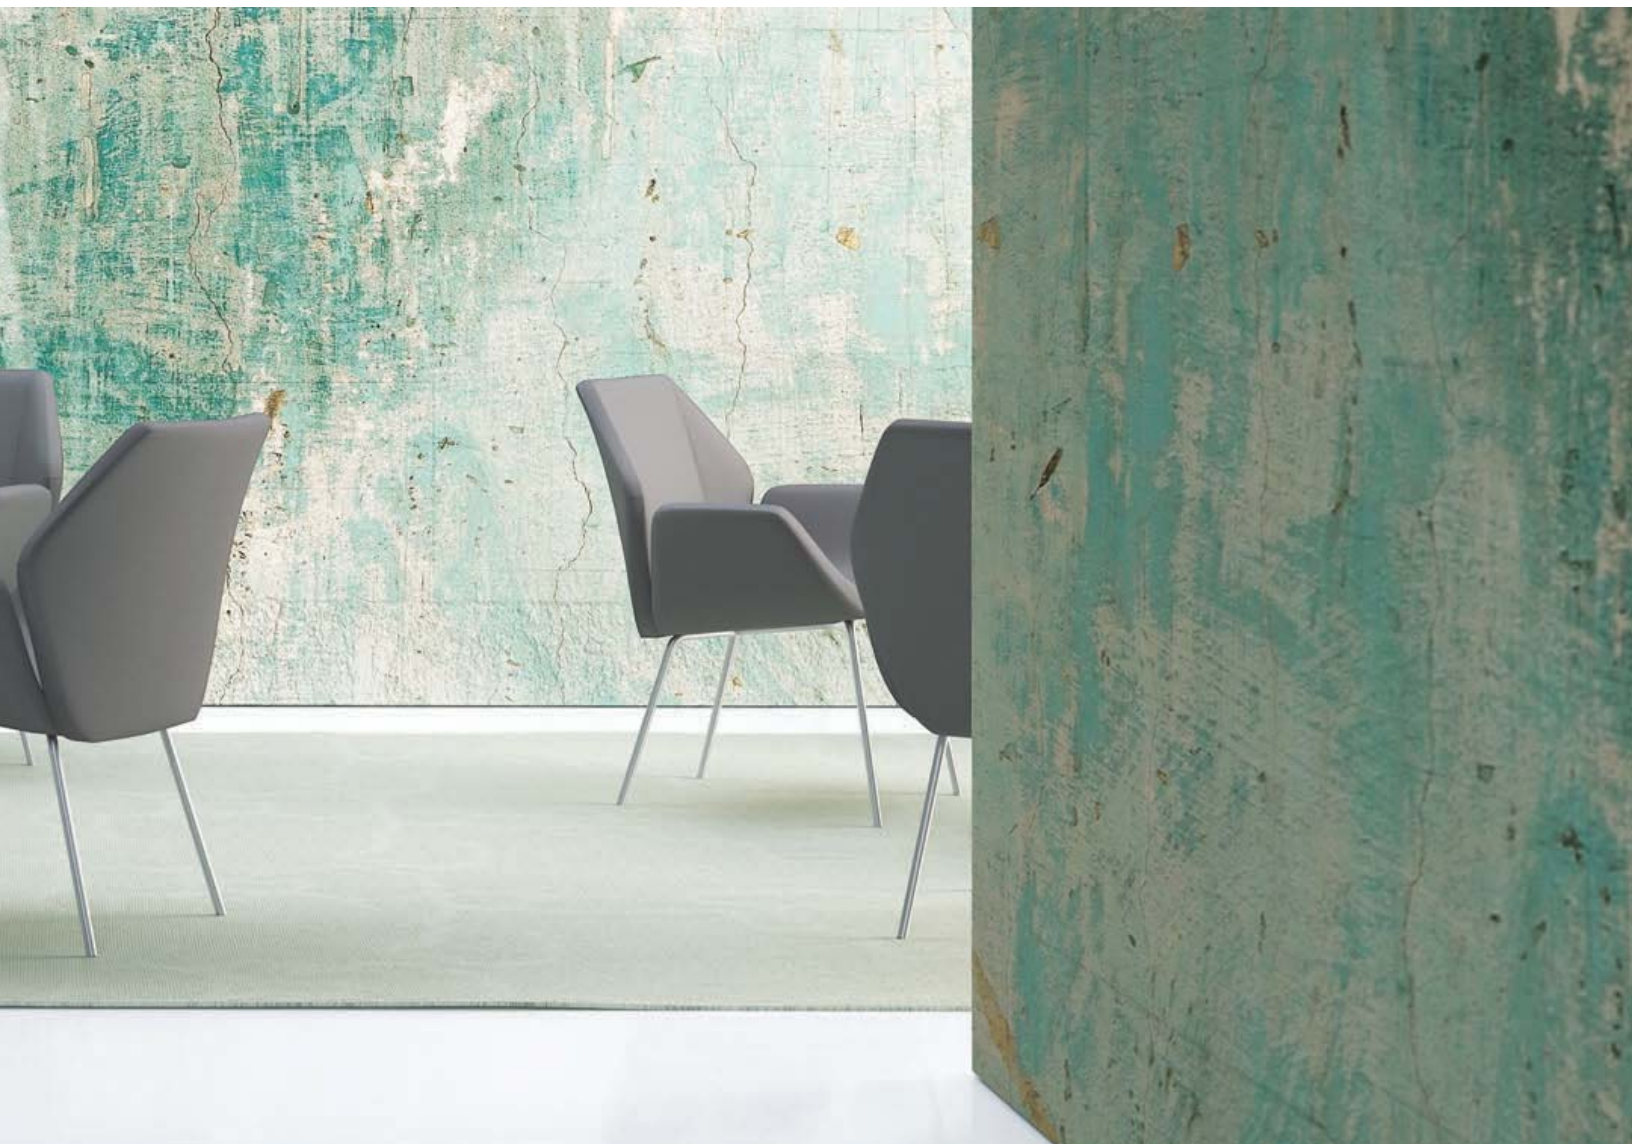

KEILHAUER

Cahoots

by E00S

9000 MEET CHAIR ON SWIVEL BASE
9082 LARGE ROUND TABLE – LOW
9001 MEET CHAIR ON GLIDES

9011 WORK CHAIR

9084 NOTEBOOK TABLE

9011 WORK CHAIR WITH NOTEBOOK TABLE

9084 NOTEBOOK TABLE (STACKS 15 HIGH)

- 9020** RELAX CHAIR ON SLED BASE
- 9081** SMALL ROUND TABLE
- 9021** RELAX CHAIR ON PEDESTAL BASE
- 9022** RELAX OTTOMAN

- 9051 MINGLE SINGLE SEAT END, LEF
- 9042 MINGLE 2-SEATER END, REF
- 9040 MINGLE INSIDE CORNER
- 9050 MINGLE OUTSIDE CORNER
- 9032 MINGLE 2-SEATER CENTER
- 9030 MINGLE SINGLE SEAT CENTER

9083 LARGE ROUND TABLE — HIGH

9070 ARMLESS SIDE CHAIR (SH 18.25")
9071 SIDE CHAIR WITH ARMS (SH 18.25")

9060 SIDE LOUNGE CHAIR WITH 4-STAR PEDESTAL BASE IN POLISHED ALUMINUM (SH 16.5")

9061 SIDE LOUNGE CHAIR WITH 4-LEG BASE (SH 16.5")