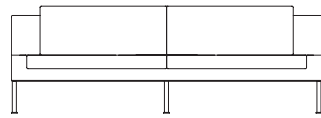

KEILHAUER

Dario

7403 3 SEATER SOFA ARMLESS

7413 3 SEATER SOFA WITH HIGH ARMS

7411 LOUNGE CHAIR WITH HIGH ARMS
7413 3 SEATER SOFA WITH HIGH ARMS

Dario

Designed by Robin Rizzini

Leg Detail

Back Detail

7401
Lounge Chair Armless
W 34.5" D 33" H 31" SH 16.25"

7403
3 Seater Sofa Armless
W 86" D 33" H 31" SH 16.25"

7411
Lounge Chair with High Arms
W 34.5" D 36" H 29.5" SH 18.5"

7413
3 Seater Sofa with High Arms
W 86" D 36" H 29.5" SH 18.5"