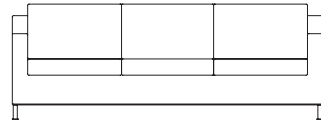

Back Detail

7401
Lounge Chair Armless
W 34.5" D 33" H 31" SH 16.25"

7403
3 Seater Sofa Armless
W 86" D 33" H 31" SH 16.25"

7411
Lounge Chair with High Arms
W 34.5" D 36" H 29.5" SH 18.5"

7413
3 Seater Sofa with High Arms
W 86" D 36" H 29.5" SH 18.5"

7423
3 Seater Bench
W 88" D 33" H 16.25"

Due to the constant evolution of, and additions to, product lines,
Keilhauer encourages reference to www.keilhauer.com.

KEILHAUER

Keilhauer
1450 Birchmount Road, Toronto, Ontario, Canada M1P 2E3
tel 416 759 5665 fax 416 759 5723 1 800 724 5665
www.keilhauer.com info@keilhauer.com