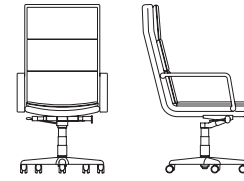

517-5 MEDIUM BACK, SWIVEL/KNEE TILT, CASTERS, PNEUMATIC HEIGHT ADJUSTMENT, URETHANE ARM
590-5 LOW BACK, SWIVEL/KNEE TILT, CASTERS, PNEUMATIC HEIGHT ADJUSTMENT, UPHOLSTERED OPEN ARM

Elite

Designed by Ed Keilhauer

581-5
High Back, Swivel/Knee Tilt, Casters,
Pneumatic Height Adjustment, Fully
Upholstered Closed Arm
W 25" D 30" H 43-48" SH 18-23" AH 26-31"

510-5
Low Back, Swivel/Knee Tilt, Casters,
Pneumatic Height Adjustment,
Urethane Arm
W 25" D 28" H 33-38"
SH 18-23" AH 26-31"

511-5
High Back, Swivel/Knee Tilt, Casters,
Pneumatic Height Adjustment,
Urethane Arm
W 25" D 29" H 43-48"
SH 18-23" AH 26-31"

517-5
Medium Back, Swivel/Knee Tilt, Casters,
Pneumatic Height Adjustment,
Urethane Arm
W 25" D 29" H 38-43"
SH 18-23" AH 26-31"