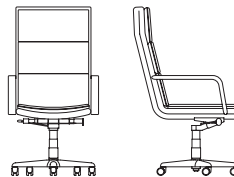

581-5
High Back, Swivel/Knee Tilt, Casters,
Pneumatic Height Adjustment, Fully
Upholstered Closed Arm
W 25" D 30" H 43-48" SH 18-23" AH 26-31"

510-5
Low Back, Swivel/Knee Tilt, Casters,
Pneumatic Height Adjustment,
Urethane Arm
W 25" D 28" H 33-38"
SH 18-23" AH 26-31"

511-5
High Back, Swivel/Knee Tilt, Casters,
Pneumatic Height Adjustment,
Urethane Arm
W 25" D 29" H 43-48"
SH 18-23" AH 26-31"

517-5
Medium Back, Swivel/Knee Tilt, Casters,
Pneumatic Height Adjustment,
Urethane Arm
W 25" D 29" H 38-43"
SH 18-23" AH 26-31"

580-5
Low Back, Swivel/Knee Tilt, Casters,
Pneumatic Height Adjustment, Fully
Upholstered Closed Arm
W 25" D 28" H 33-38"
SH 18-23" AH 26-31"

587-5
Medium Back, Swivel/Knee Tilt, Casters,
Pneumatic Height Adjustment, Fully
Upholstered Closed Arm
W 25" D 29" H 38-43"
SH 18-23" AH 26-31"

590-5
Low Back, Swivel/Knee Tilt, Casters,
Pneumatic Height Adjustment,
Upholstered Open Arm
W 25" D 28" H 33-38"
SH 18-23" AH 26-31"

591-5
High Back, Swivel/Knee Tilt, Casters,
Pneumatic Height Adjustment,
Upholstered Open Arm
W 25" D 29" H 43-48"
SH 18-23" AH 26-31"