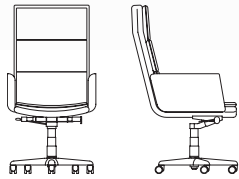

KEILHAUER

Elite

591-5 HIGH BACK, SWIVEL/KNEE TILT, CASTERS, PNEUMATIC HEIGHT ADJUSTMENT, UPHOLSTERED OPEN ARM

COVER IMAGE **597-5** MEDIUM BACK, SWIVEL/KNEE TILT, CASTERS, PNEUMATIC HEIGHT ADJUSTMENT, UPHOLSTERED OPEN ARM

517-5 MEDIUM BACK, SWIVEL/KNEE TILT, CASTERS, PNEUMATIC HEIGHT ADJUSTMENT, URETHANE ARM
590-5 LOW BACK, SWIVEL/KNEE TILT, CASTERS, PNEUMATIC HEIGHT ADJUSTMENT, UPHOLSTERED OPEN ARM

Elite

Designed by Ed Keilhauer

581-5
High Back, Swivel/Knee Tilt, Casters,
Pneumatic Height Adjustment, Fully
Upholstered Closed Arm
W 25" D 30" H 43-48" SH 18-23" AH 26-31"

510-5
Low Back, Swivel/Knee Tilt, Casters,
Pneumatic Height Adjustment,
Urethane Arm
W 25" D 28" H 33-38"
SH 18-23" AH 26-31"