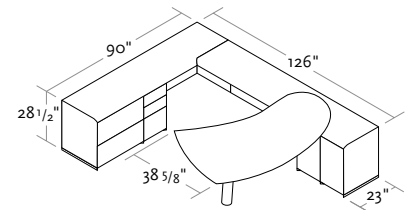

1083 - 40 Luna U-shaped workstation

Luna table desk
Credenza with 3 pedestals
Return with 2 door pedestal

w 77" d 38 5/8" h 30"
w 90" d 23" h 28 1/2"
w 126" d 23" h 28 1/2"