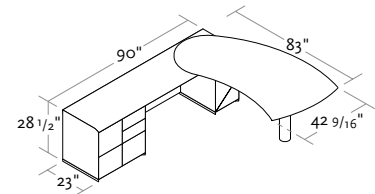

1078 - 40 Luna workstation

Luna table desk
Six pedestal kneespace credenza with modesty panel

w 83" d 42 9/16" h 30"
w 90" d 23" h 28 1/2"