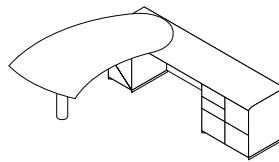

1078 - 40 Luna workstation

Luna table desk
Six pedestal kneespace credenza with modesty panel

w 83" d 42 9/16" h 30"
w 90" d 23" h 28 1/2"