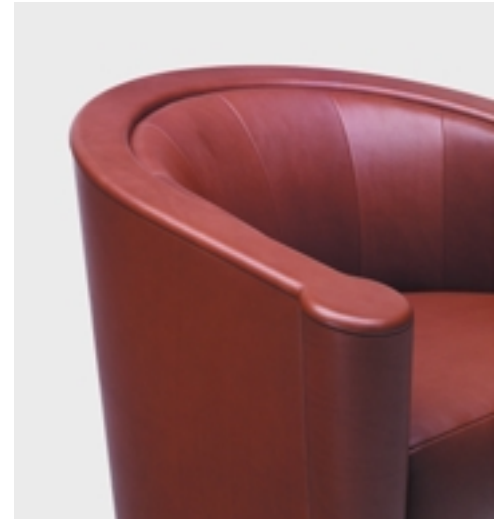

Biarritz 365
Biarritz 375
Design: Nienkämper

nienkämper

nienkämper

www.nienkamper.com
 mail@nienkamper.com
 800 668 9318

Biarritz 365
Biarritz 375
 Design: Nienkämper

Biarritz is suitable for more formal public seating spaces such as front lobbies and executive lounges. This chair has been used extensively in airport first class lounges and corporate guest seating areas.

Surround, Valance and Legs:

The Biarritz Collection offers many different finish options on the component pieces that make up the frame. The surround, valance and legs are available in standard Nienkämper wood veneers and stains, Granite finishes, or upholstered in fabric or leather.

Seat, Back and Top Cap:

Seat and back are hardwood construction, cut polyurethane foam and soft fortrel, webbed suspension.

Top cap is MDF (medium density fiberboard). All components are fully upholstered in fabric or leather.