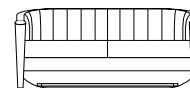

1163 Small three seat sofa - 365
sh 18" ah 24 3/4" w 70" d 27" h 30"