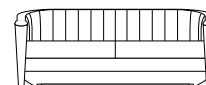

1173 Large three seat sofa - 375
sh 18" ah 24 3/4" w 76" d 30" h 30"