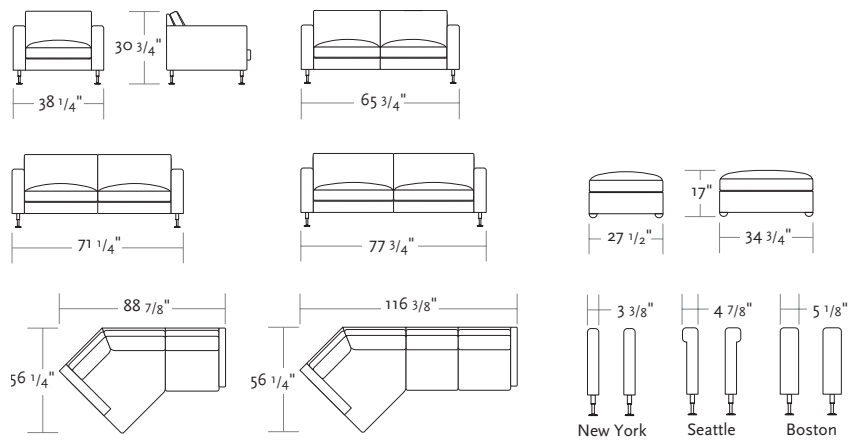

129 series

Eden with Boston arm and aluminum legs