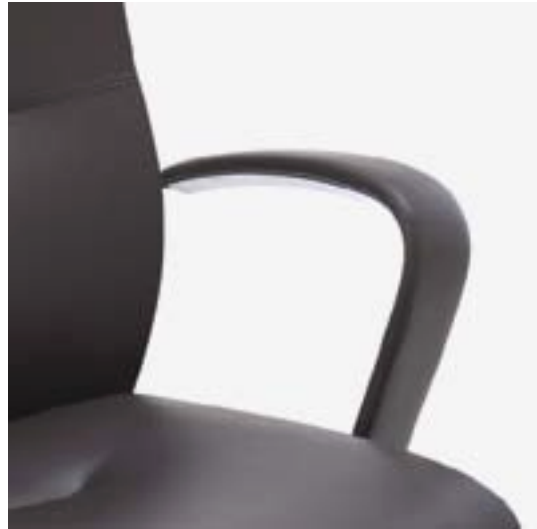

DORSO | E LINE

**krug**

DORSO | E LINE

DEC1-H131C

DEC1-M111C

Incorporating the distinctive style elements of the extensive Dorso collection, Dorso E takes Dorso to a new level of comfort and support. Plush, curvaceous cushioning in the seat and back provide an exceptional sitting experience – whether for a brief meeting in a conference room, or for extensive hours at a desk.

TOP LEFT: A new synchro-tilt mechanism allows for motion that is supportive to the back and yet comfortable for the seat and legs. Its intuitive controls allow easy adjustment and operation; TOP RIGHT: Leather wrapped arm shown with Silver Metallic accent. (also offered in fabric); BOTTOM LEFT: Arm options include an aluminum cantilevered version, either upholstered or with a black plastic cap, and a black plastic arm; BOTTOM RIGHT: Adjustable arms feature seven height adjustment positions, with a total adjustment range of 2.75" and an articulation of 30 degrees.

High Back  
Adjustable Arms

Mid Back  
Armless

Mid Back  
Fixed Arms

High Back  
Adjustable Arms

High Back  
Armless

DEC1-M111C

	Mid Back Fixed Arm	Mid Back Adjustable Arm	Mid Back Armless	High Back Fixed Arm	High Back Adjustable Arm	High Back Armless	
W	25.25"	25.5"	20.5"	25.25"	25.5"	20.5"	Width
D	25"	25"	25"	25"	25"	25"	Depth
H	43"	43"	43"	50"	50"	50"	Height
S H	17.5-22.125"	17.5-22.125"	17.5-22.125"	17.5-22.125"	17.5-22.125"	17.5-22.125"	Seat Height from floor
A H	26.6875-31.25"	26-34"	-	26.6875-31.25"	26-34"	-	Arm Height from floor
W A	21"	21"	-	21"	21"	-	Width between Arms
S D	18"	18"	18"	18"	18"	18"	Seat Depth